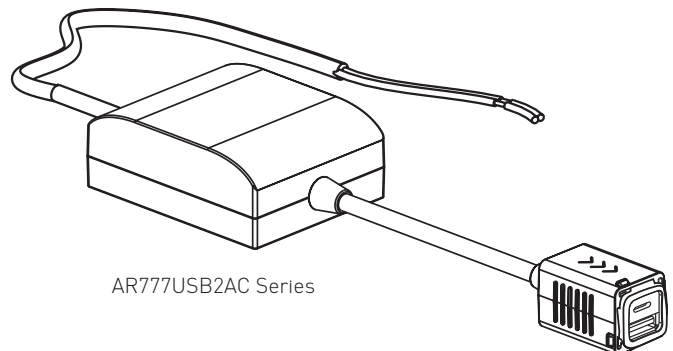

Single product		
Cat. No.	Barcode	Dimensions (W x H x D)
AR777USB2ACWE	9321001463375	184 x 160 x 80mm
AR777USB2ACMGN	9321001463382	
AR777USB2ACALU	9321001491927	
AR777USB2ACCHP	9321001491934	

Outer box (QTY 12)		
Cat. No.	Barcode	Dimensions (W x H x D)
AR777USB2ACWE	9321001463429	330 x 250 x 250mm
AR777USB2ACMGN	9321001463436	
AR777USB2ACALU	9321001494829	
AR777USB2ACCHP	9321001494836