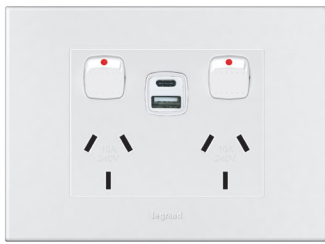

Datasheet

Arteor™

Double Powerpoint, 10A with Dual USB Charger Type A & C

CAT. NO. AR777USB2ACWE, AR777USB2ACMGN, AR777USB2ACALU, AR777USB2ACHP

AR777USB2ACWE+575430

Cat. No.	AR777USB2ACWE	AR777USB2ACMGN	AR777USB2ACALU	AR777USB2ACHP
Colour	White (WE)	Magnesium (MGN)	Aluminium (ALU)	Champagne (CHP)
Description	Arteor™ - Double Powerpoint with Dual USB Charger Type A & C			
Nominal Input Voltage	230 - 240 V a.c. 50 Hz			
Nominal Input Current (charger)	250 mA			
Current Rating (GPO)	10 A			
Stand-by Power Consumption	< 0.07 W			
Nominal Output Voltage	5 V d.c.			
Nominal Output Current	4.8 A total (2.4 A max. on type A, 3 A max. on type C)			
Energy Efficiency	Level VI, $\geq 84\%$ measured at USB socket output side			
Protection Class	Class II			
Overload Protection (USB charger)	5.1 A \pm 0.2 A			
Surge Protection (USB charger)	150 joules			
Operating Temperature	5° C to 40° C			
Safety Standard	AS/NZS 60950, AS/NZS 4665, AS/NZS 3100			

Arteor™

Double Powerpoint, 10A with Dual USB Charger Type A & C

CAT. NO. AR777USB2ACWE, AR777USB2ACMGN, AR777USB2ACALU, AR777USB2ACCHP

AR777USB2ACWE + 575430

- 2 high charging capacity USB Ports 4.8A total.
- Type C port for latest devices and future releases.
- Capable of charging up to two tablets/smartphones simultaneously at their maximum capacity.
- Suitable for telephones, smartphones, MP3/MP4 players, fitness bands and sport watches.
- Suitable for installation in dry wall and wall cavities.
- Suitable for all commercial and residential installations such as kitchens, bedrooms, offices, retail, hospitality and education facilities.
- Overload protection (USB circuit).
- Low standby power consumption < 0.07W.
- Internal safety shutters for extra safety (powerpoint).
- Indoor use only.