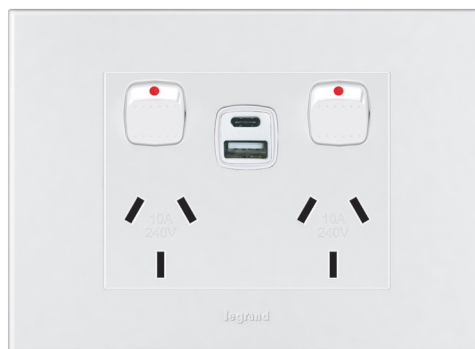

Datasheet

Arteor™

Double Powerpoint, 10A with Dual USB Charger Type A & C

CAT. NO. AR777USB2ACWE, AR777USB2ACMGN, AR777USB2ACALU, AR777USB2ACHP

AR777USB2ACWE+575430

Cat. No.	AR777USB2ACWE	AR777USB2ACMGN	AR777USB2ACALU	AR777USB2ACHP
Colour	White (WE)	Magnesium (MGN)	Aluminium (ALU)	Champagne (CHP)
Description	Arteor™ - Double Powerpoint with Dual USB Charger Type A & C			
Nominal Input Voltage	230 - 240 V a.c. 50 Hz			
Nominal Input Current (charger)	250 mA			
Current Rating (GPO)	10 A			
Stand-by Power Consumption	< 0.07 W			
Nominal Output Voltage	5 V d.c.			
Nominal Output Current	4.8 A total (2.4 A max. on type A, 3 A max. on type C)			
Energy Efficiency	Level VI, $\geq 84\%$ measured at USB socket output side			
Protection Class	Class II			
Overload Protection (USB charger)	5.1 A \pm 0.2 A			
Surge Protection (USB charger)	150 joules			
Operating Temperature	5° C to 40° C			
Safety Standard	AS/NZS 60950, AS/NZS 4665, AS/NZS 3100			

Arteor™

Double Powerpoint, 10A with Dual USB Charger Type A & C

CAT. NO. AR777USB2ACWE, AR777USB2ACMGN, AR777USB2ACALU, AR777USB2ACCHP

AR777USB2ACWE + 575430

- 2 high charging capacity USB Ports 4.8A total.
- Type C port for latest devices and future releases.
- Capable of charging up to two tablets/smartphones simultaneously at their maximum capacity.
- Suitable for telephones, smartphones, MP3/MP4 players, fitness bands and sport watches.
- Suitable for installation in dry wall and wall cavities.
- Suitable for all commercial and residential installations such as kitchens, bedrooms, offices, retail, hospitality and education facilities.
- Overload protection (USB circuit).
- Low standby power consumption < 0.07W.
- Internal safety shutters for extra safety (powerpoint).
- Indoor use only.